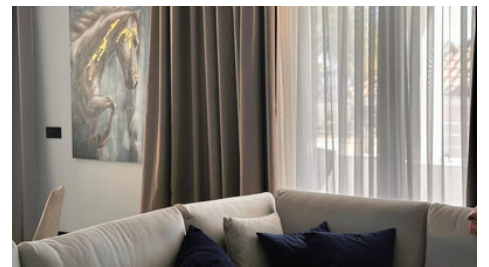

Luxurious 2-Bedroom Apartment in Agia Fyla / Panthea Area

 **Limassol, Panthea**

#1204

Rent	€2,500 /month	Type	Apartment
Bedrooms	2	Bathrooms	2
Covered	90 m ²	Covered veranda	39 m ²
Year of Construction	2022	Status	Key ready
Energy efficiency rating	A	Floor	1 / 3
Area	Limassol, Panthea		

Description

Nestled between Agia Fyla and Panthea, just 2 minutes from the highway, this luxurious 2-bedroom, 2-bathroom apartment offers an unparalleled living experience. Located on the 1st floor of an exclusive, small block with only 6 flats—all owned by residents—this south-facing apartment boasts breathtaking partial sea and city views.